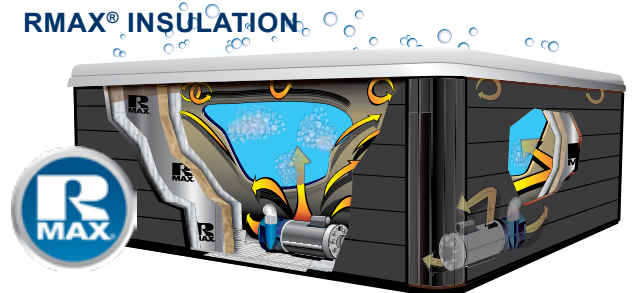

- The oversized jets and the fusion of air and water double the force of the jet to offer a more complete massage.
- Jet placement targets major muscle groups for fast pain and stress relief
- Independently adjustable, screw-in jets allow you to customize the jet Action.
- Diverter controls allow the user to Adjust the amount of water pressure To each seat
- Varieties of massage vortex, tuina, Shiatsu, rotary, directional and foot Diffusers

ACRYLIC COLOR OPTIONS

SKIRTING COLOR OPTIONS

STANDARD FEATURES

IN.TOUCH2® WI-FI REMOTE

Control all functions of your spa from your iOS or Android smartphone or tablet and the InTouch.2® app. Use predefined spa experiences or customize your own.

RMAX® INSULATION

STEREO STANDARD ON 740N & 740L MODELS • OPTIONAL ON 766N, 766L, 886N & 886L MODELS

IN.STREAM 2, INTEGRATED BLUETOOTH™ AUDIO SYSTEM Not available on the 536L

Streamed from your spa, your favorite music never sounded so good! in.stream 2 audio station is a compact, rugged and splash proof all in one outdoor audio system that delivers an awesome sound quality through Class D amplifier technology to enhance your backyard audio experience. It comes with an in.p4 docking station that connects, protects and lets you control your audio player or smartphone directly from your spa keypad.