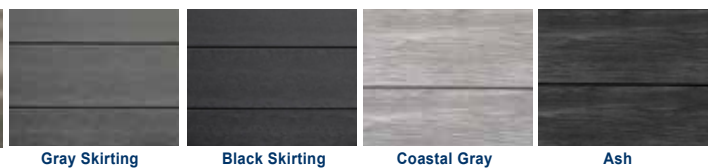

SKIRTING COLOR OPTIONS